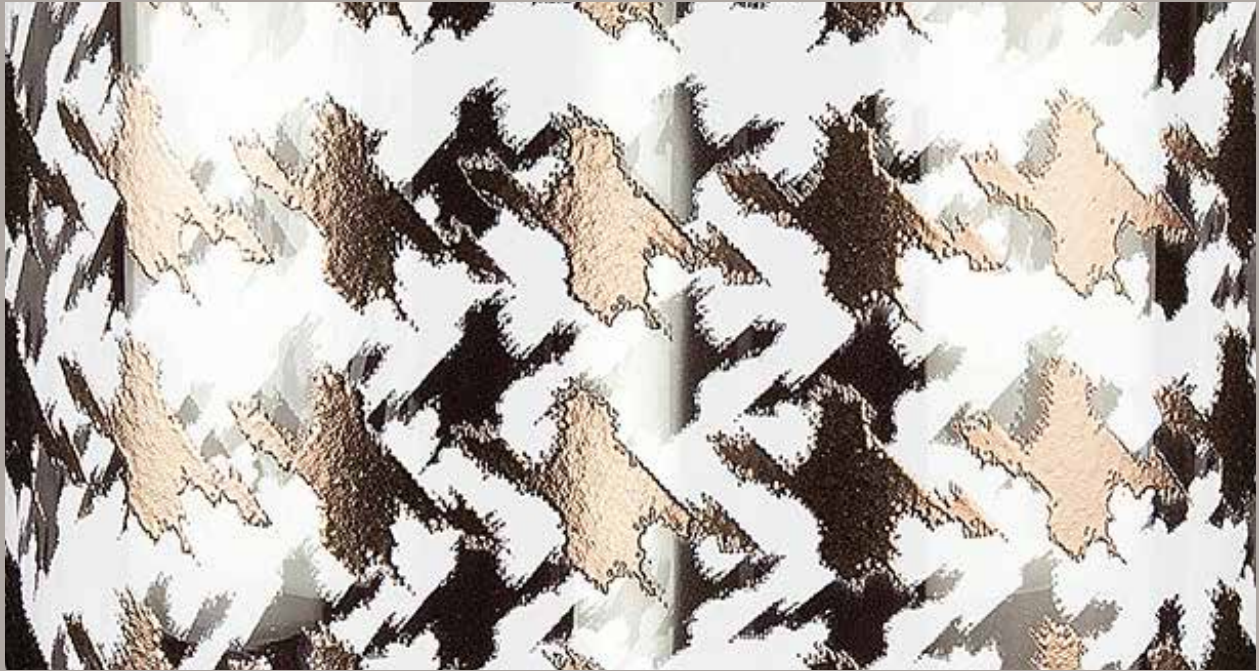

EGIZIA

1949

TAILOR
PIED DE POULE RAME

Graphic Design by Egizia

HANDMADE IN ITALY

EGIZIA

1949

TAILOR PIED DE POULE RAME

DIM. H 2,2 - Ø 35

TIMELESS COLLECTION
TAILOR - PIED DE POULE ORO

HANDMADE ITALIAN ART